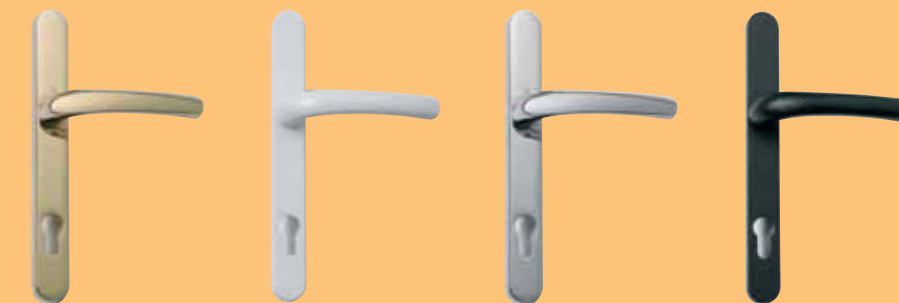

The Wiltshire Range

Door Furniture